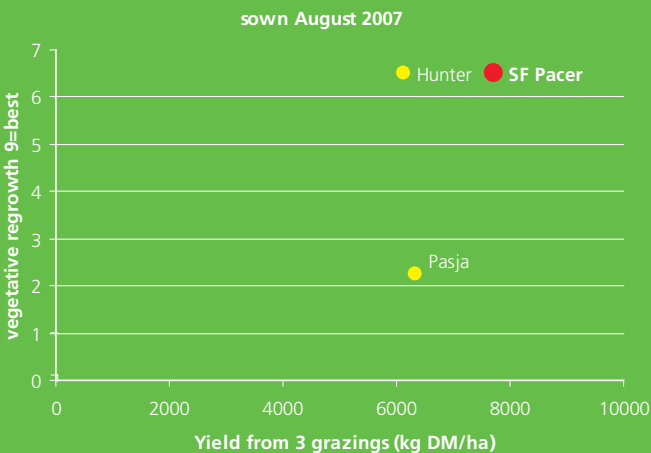

leafy
turnip

SF Pacer

Setting the pace

Australian release: 2007

SF Pacer has been bred as a replacement for Pasja by its plant breeder. It was selected from 4 breeders lines selected and evaluated for increased yield, improved re-growth and reduced bolting between grazings.

In Australian and New Zealand trials it has shown rapid establishment, fast growth to first grazing and outstanding regrowth.

pedigree

Relative Forage Ratings - relative to industry standards

Cultivar yield	sowing rate	grazings	maturity	Initial yield	regrowth	Total yield	Bolting 9=best
SF Pacer	3-5kg/ha	multiple	42- 60 days	109	130	122	6.50
Pasja	3-5kg/ha	multiple	42- 60 days	100	100	100	2.25

* relative forage ratings based on data from Gundagai 2007 trial detailed below.

Leafy turnip performance Gundagai

performance

The Bottom Line:

setting the pace for yield and reduced bolting