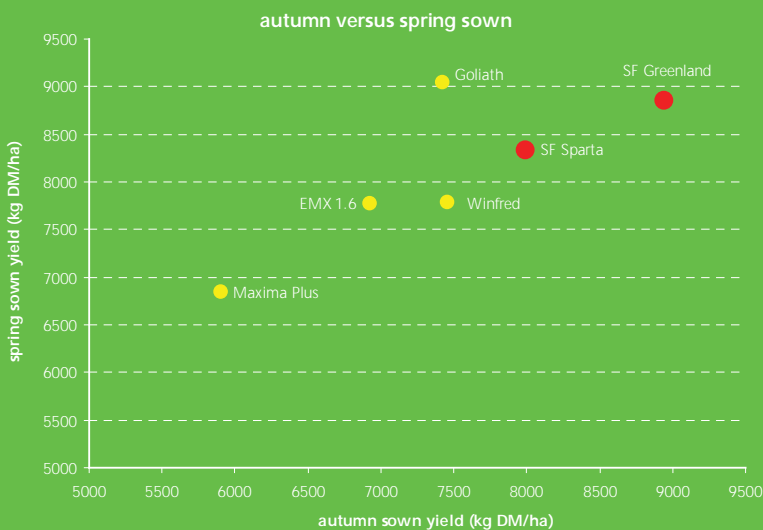

forage
rape

SF Greenland

The new benchmark for forage rape

Australian release: 2006

SF Greenland is a very late flowering rape with traditional maturity. It is very leafy from the base of the plant and holds its quality.

Due to its late flowering, SF Greenland is well suited to sowing during from late summer until spring. It is consistently producing high yields when sown for either winter or summer feed.

Sowing rate: 3-4 kg/ha

Maturity: 10-12 weeks after sowing

Relative Forage Ratings - relative to industry standards

Cultivar	sowing rate	grazings	maturity	flowering	Initial yield	regrowth	Total yield
SF Greenland	3-5kg/ha	multiple	70-90 days	Very late	109	119	110
Winfred	3-5kg/ha	multiple	70-90 days	late	100	100	100

* relative forage ratings based on data from trials sown Cressy 2003, Gundagai 2006 (3 timings) and 2007 (2 timings).

Relative performance of forage rape

The Bottom Line:

10% more feed than Winfred