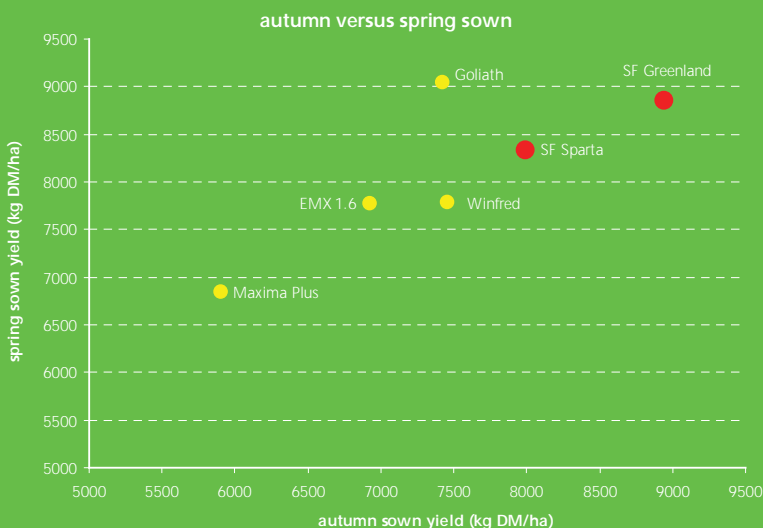

forage
rape

SF Greenland

The new benchmark for forage rape

Australian release: 2006

SF Greenland is a very late flowering rape with traditional maturity. It is very leafy from the base of the plant and holds its quality.

Due to its late flowering, SF Greenland is well suited to sowing during from late summer until spring. It is consistently producing high yields when sown for either winter or summer feed.

Sowing rate: 3-4 kg/ha

Maturity: 10-12 weeks after sowing

Relative Forage Ratings - relative to industry standards

Cultivar	sowing rate	grazings	maturity	flowering	Initial yield	regrowth	Total yield
SF Greenland	3-5kg/ha	multiple	70-90 days	Very late	109	119	110
Winfred	3-5kg/ha	multiple	70-90 days	late	100	100	100

* relative forage ratings based on data from trials sown Cressy 2003, Gundagai 2006 (3 timings) and 2007 (2 timings).

Relative performance of forage rape

The Bottom Line:

10% more feed than Winfred